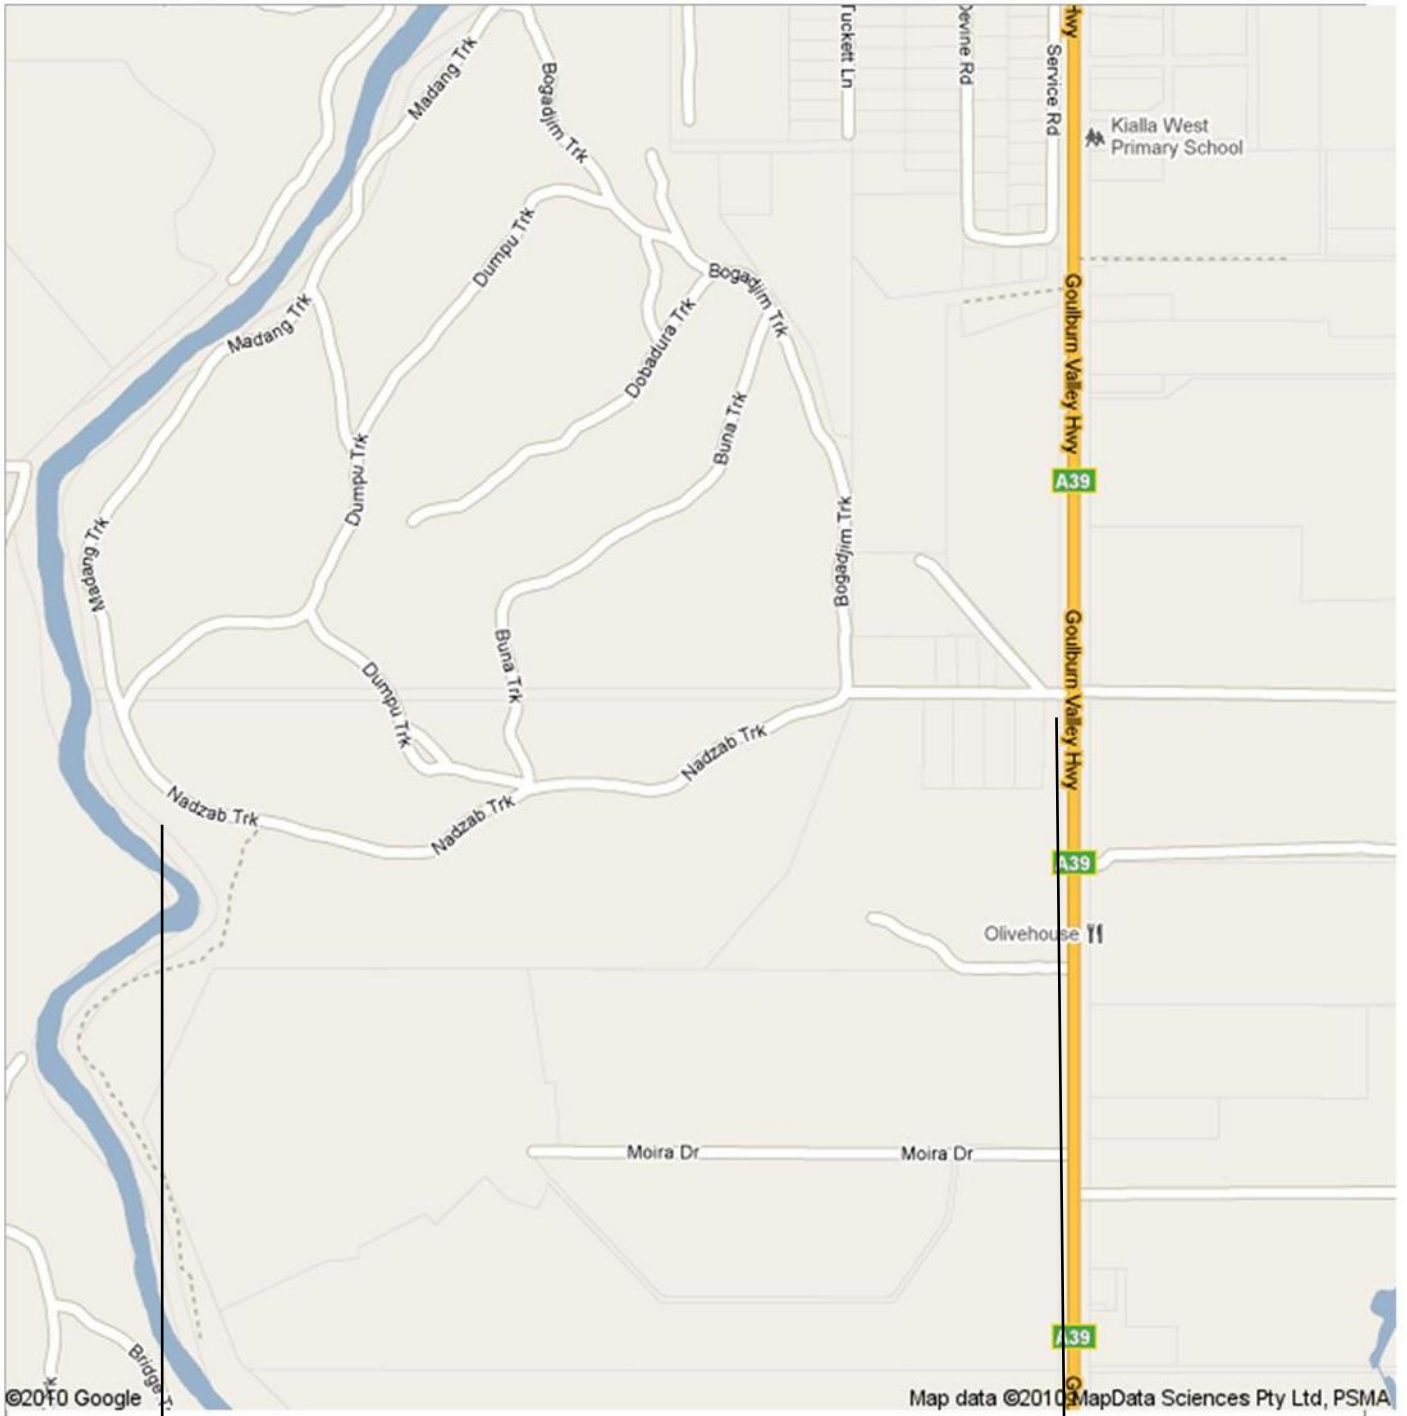

MOIRA PARK SCOUT CAMP LOCATION MAP

Scout Camp is located around this area.

This Moira Park Drive, coming from Melbourne you will turn left and drive to sign, continue on the Nadzab Track until you reach the scout camp, if you get to the primary school you have gone to far.